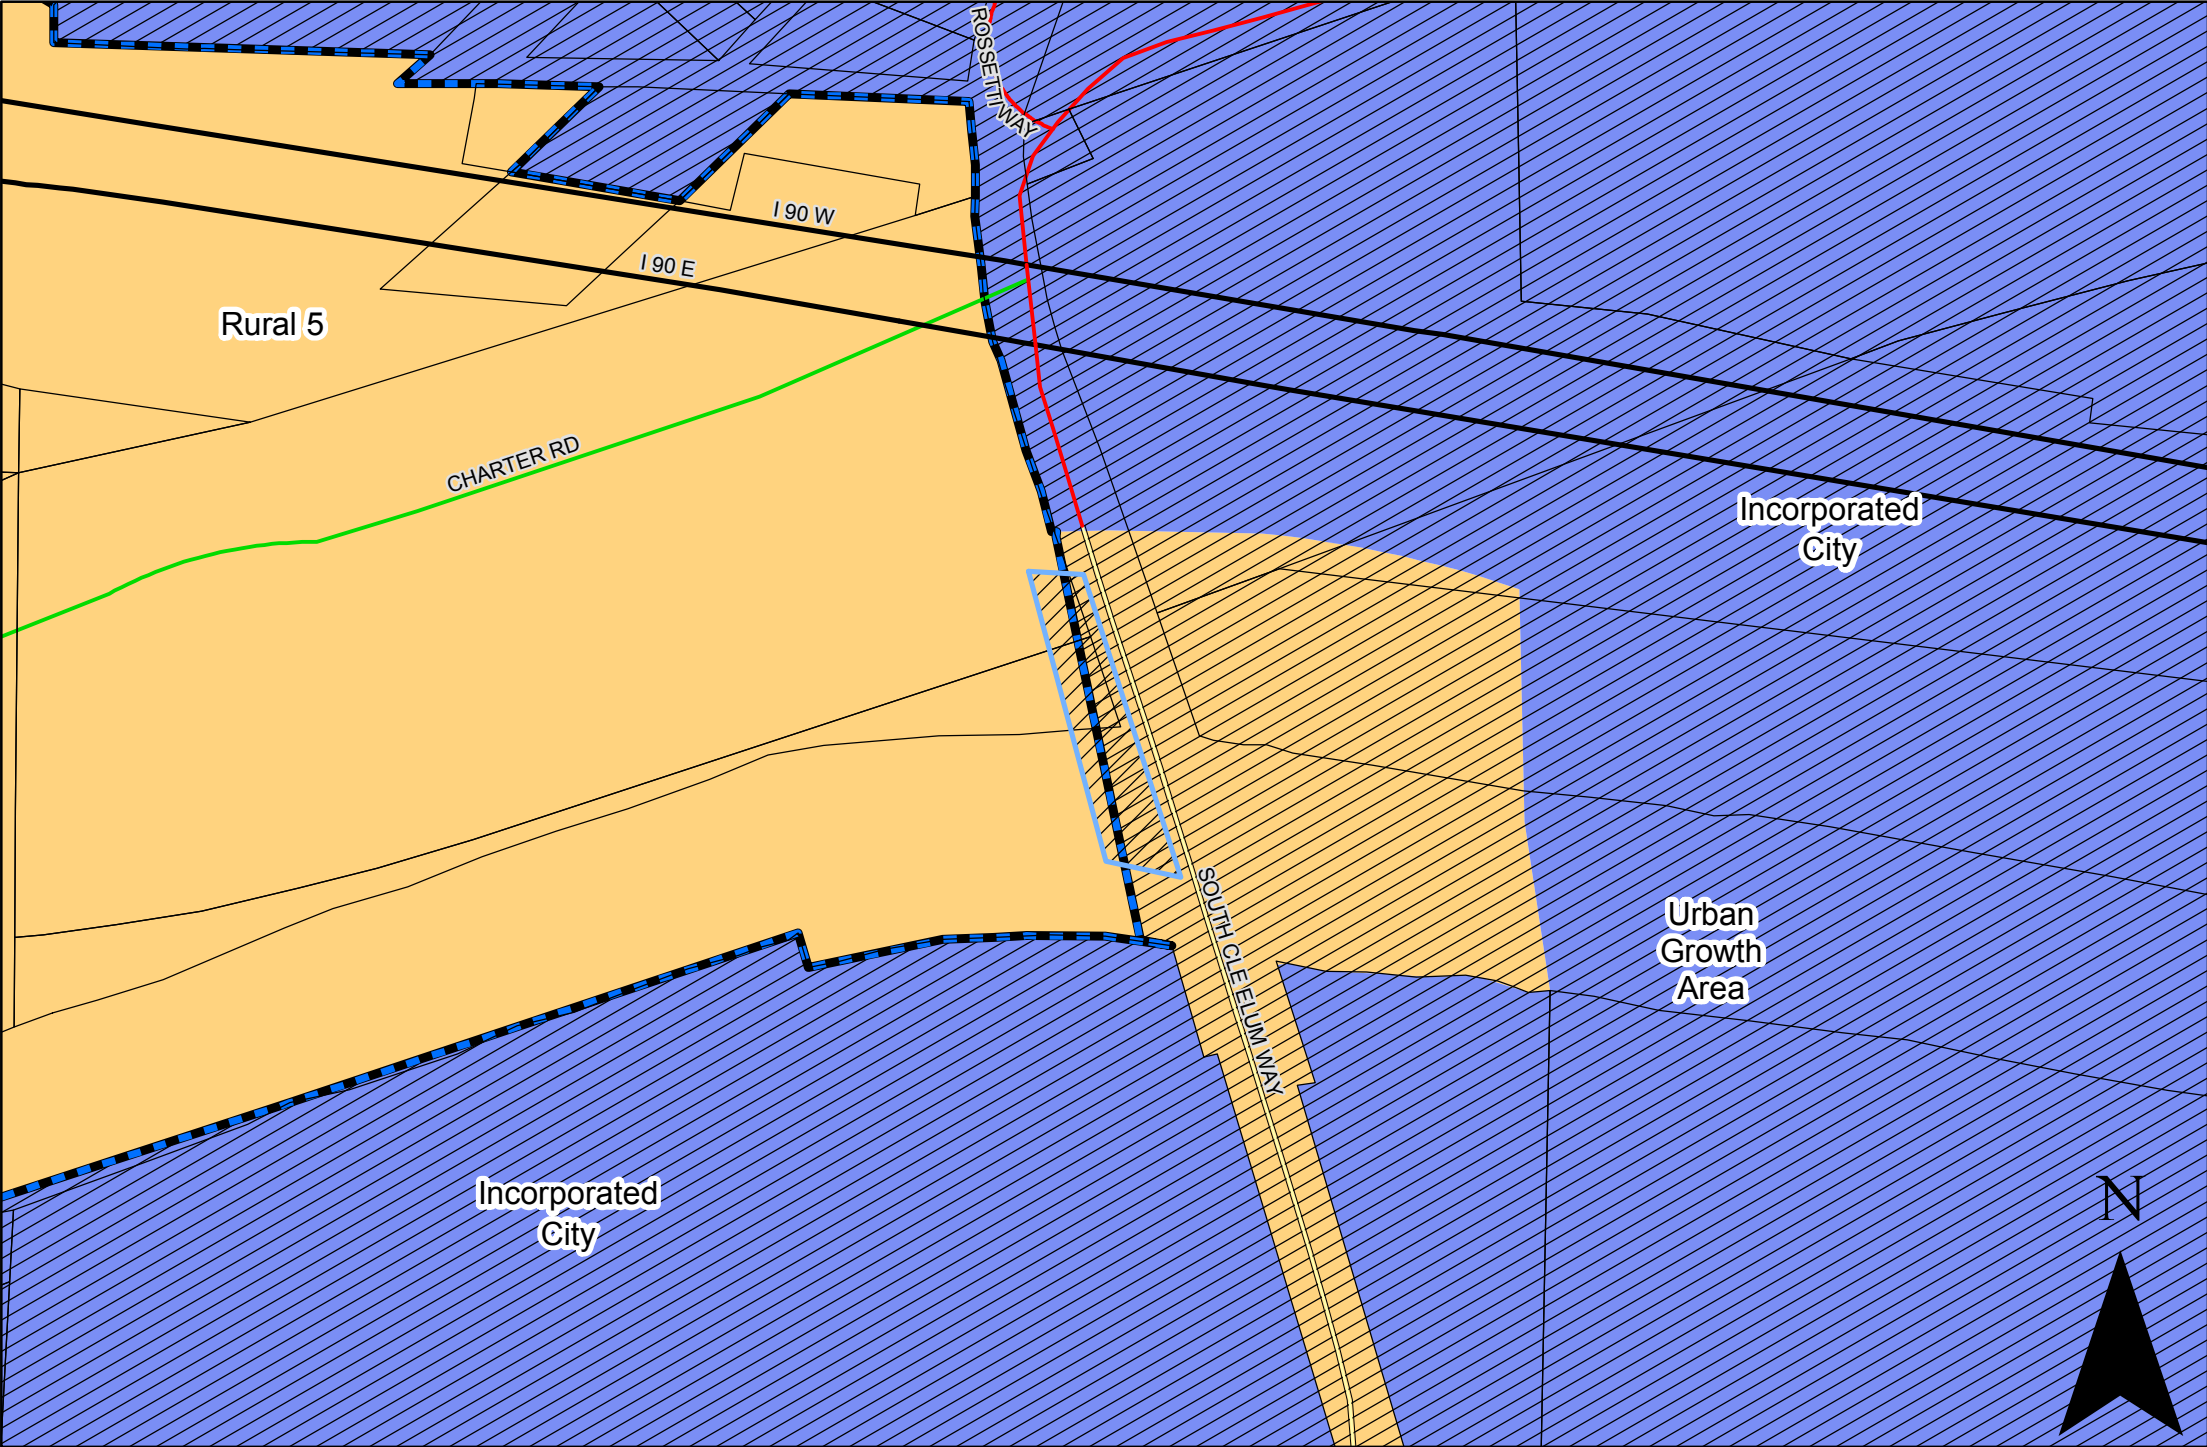

SX-18-00023 City of Cle Elum

1:2,000

Zoning